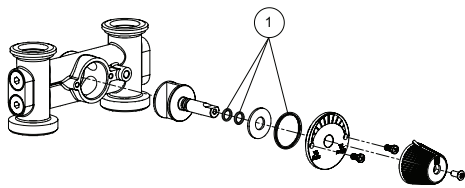

LK 851 ThermoMix® H

Article no.	Article	Position
187083	Sealing kit 851	1