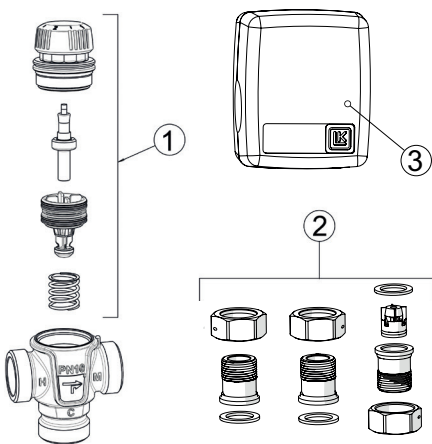

LK 551 HydroMix

Article no.	Article	Position
095234	Repair kit 551, 35 - 65 °C (Kvs 1.6)	1
095235	Repair kit 551, 25 - 45 °C	1
095236	Repair kit 551, 35 - 55°C	1
095348	Repair kit 551, 10 - 30 °C (Kvs 3.2-4.2)	1
095349	Repair kit 551, 25 - 45 °C, Kvs 3.2-4.2	1
095350	Repair kit 551, 35 - 65 °C, Kvs 3.2-4.2	1
092052	Connection kit M 3/4" x 1" with rotating nut, gaskets, 1 check valve	2
092053	Connection kit M 3/4" x 1" with rotating nut, gaskets, 2 check valves	2
092054	Connection kit M 1/2" x 3/4" with rotating nut, gaskets, 1 check valve	2
092055	Connection kit M 1/2" x 3/4" with rotating nut, gaskets, 2 check valves	2
092333	Connection kit M 1" x 1 1/4" with rotating nut, gaskets, 1 check valve	2
092334	Connection kit M 1" x 1 1/4" with rotating nut, gaskets, 2 check valves	2
187304	LK Insulation, 551 (Kvs 1.3-1.6)	3
187310	LK Insulation, 551 (Kvs 3.2-4.2) / 552	3