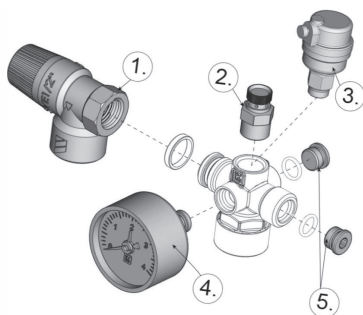

LK 924 / 925 SafetyGroup

Article no.	Article	Position
095491	Safety relief valve 0.3 MPa	1
095492	750 G10 Ventilating valve	2
095497	740-G10 Floating air vent	3
095279	Manometer 50-4 bar M ¼"	4
095493	Plug ¼"	5