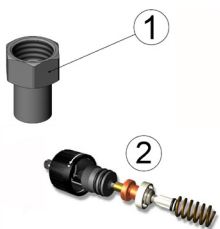

LK 545-22 AquaMix

Article no.	Article	Position
1898055	Adapter LK 373 22 x M 3/4"	1
4920723	LK 683 Repair kit, Mixing valve	2