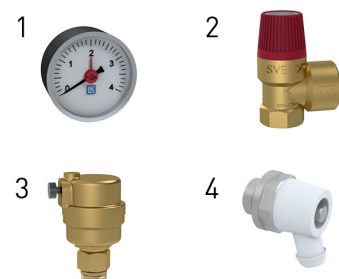

LK 994 SafetyGroup

Article no.	Article	Position
095279	Manometer 50-4 bar M ¼"	1
095491	Safety relief valve 0.3 MPa	2
095497	740-G10 Floating air vent	3
095498	Drainage valve ¼"	4