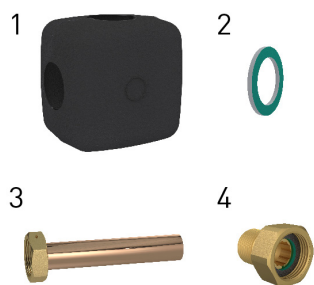

Other Products

LK 556 AntiFreeze

Article no.	Article	Position
187109	Insulation, DN 25-32	1
013010	Gasket Klingersil C4430 M32	2
013016	Gasket Klingersil C4430 M25	2
299189	Flanged pipe - 22 mm, F 1", L=120 mm	3
299190	Flanged pipe - 28 mm, F 1¼", L=120 mm	3
095380	Transition fitting M ¾" x F 1"	4
095381	Connection kit F 1" x M 1¼",	4