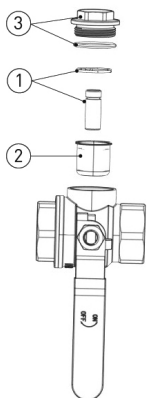

LK 522 FilterBall Magnet

Article no.	Article	Position
095355	522 ¾" Magnet, Spring	1
095356	522 1" Magnet, Spring	1
095357	522 1¼" Magnet, Spring	1
095358	522 1½" Magnet, Spring	1
095359	522 2" Magnet, Spring	1
095414	Filter ¾", Mesh opening: 0.7 mm	2
095415	Filter 1", Mesh opening: 0.7 mm	2
095416	Filter 1¼", Mesh opening: 0.7 mm	2
095417	Filter 1½", Mesh opening: 0.7 mm	2
095418	Filter 2", Mesh opening: 0.7 mm	2
095419	Filter ¾", Mesh opening: 0.5 mm	2
095420	Filter 1", Mesh opening: 0.5 mm	2
095421	Filter 1¼", Mesh opening: 0.5 mm	2
095422	Filter 1½", Mesh opening: 0.5 mm	2
095423	Filter 2", Mesh opening: 0.5 mm	2
095437	Cover & O-ring ¾"	3
095438	Cover & O-ring 1"	3
095439	Cover & O-ring 1¼"	3
095440	Cover & O-ring 1½"	3
095441	Cover & O-ring 2"	3