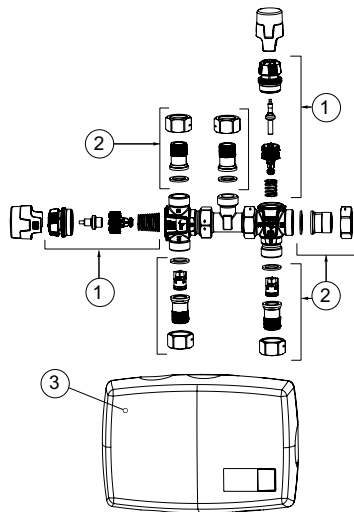

LK 551 HydroKit Solar

Article no.	Article	Position
095234	Repair kit 551, 35 - 65 °C (Kvs 1.6)	1
095075	Repair kit 551 F, 42 - 52 °C. Kvs 1.6	1
095350	Repair kit 551, 35 - 65 °C, Kvs 3.2-4.2	1
095444	Repair kit 551 F, 42 - 52 °C. Kvs 3,5	1
095389	Connection kit M 3/4" x 1" with rotating nut, gaskets, 2 check valves	2
095390	LK Insulation (Kvs 1.6 - 2.5)	3
095459	LK Insulation (Kvs 3.5)	3