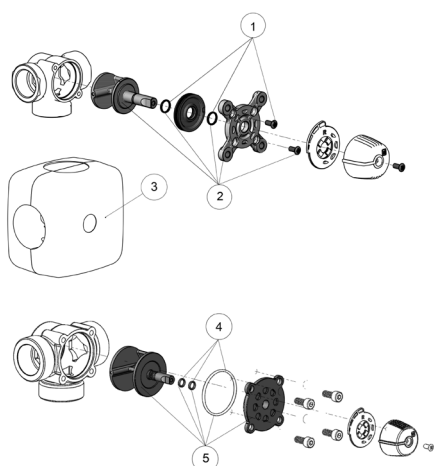

LK 840 ThermoMix®

Article no.	Article	Position
187066	Sealing kit 811/840/841, DN 15-20	1
187067	Sealing kit 840/841/842, DN 25-32	1
187068	Repair kit 840, DN 15-20	2
187070	Repair kit 840, DN 25-32	2
187107	Insulation, DN 15-20	3
187108	Insulation, DN 25-32	3
187078	Sealing kit 840/841, DN 40-50	4
187079	Repair kit 840, DN 40	5
187116	Repair kit 840, DN 50	5