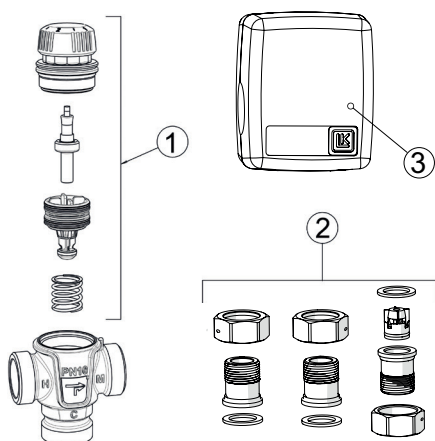

LK 552 HydroMix

Article no.	Article	Position
095360	Repair kit 552, 25 - 45 °C	1
095361	Repair kit 552, 35 - 65 °C	1
095362	Repair kit 552, 25 - 45 °C (Kvs 3.5)	1
095363	Repair kit 552, 35 - 65 °C (Kvs 3.5)	1
092052	Connection kit M 3/4" x 1" with rotating nut, gaskets, 1 check valve	2
092053	Connection kit M 3/4" x 1" with rotating nut, gaskets, 2 check valves	2
092333	Connection kit M 1" x 1 1/4" with rotating nut, gaskets, 1 check valve	2
092334	Connection kit M 1" x 1 1/4" with rotating nut, gaskets, 2 check valves	2
187310	LK Insulation, 551 (Kvs 3.2-4.2) / 552	3