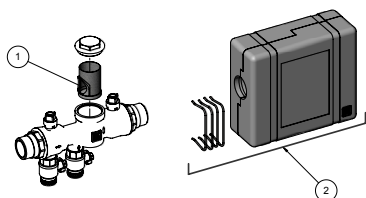

Article no.	Article	Position
095014	Filter and filter holder	1
095013	Insulation with clips (LxWxH - 231x200x90 mm)	2