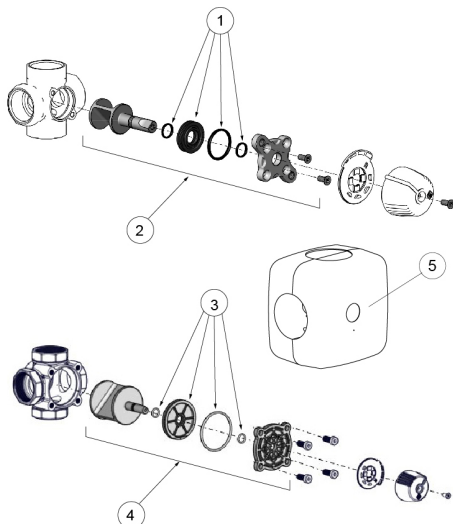

LK 841 ThermoMix® 2.0

Article no.	Article	Position
187187	Sealing kit LK 840/841 DN 15-20	1
187188	Sealing kit LK 840/841 DN 25	1
187197	Sealing kit 840/841 2.0, DN 32	1
187194	Repair kit 841 2.0, DN 15-20	2
187195	Repair kit 841 2.0, DN 25	2
187198	Repair kit 841 2.0, DN 32	2
187189	Sealing kit 840/841 2.0, DN 40-50	3
187196	Repair kit 841 2.0, DN 40-50	4
187107	Insulation, DN 15-20	5
187108	Insulation, DN 25-32	5