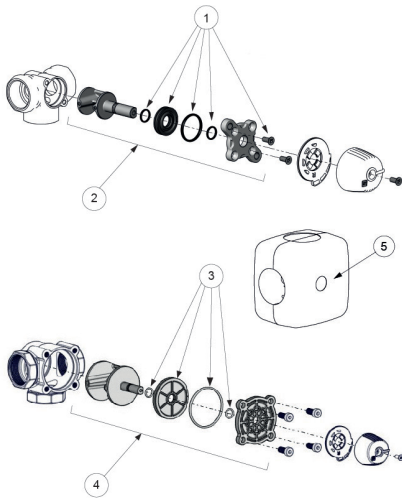

LK 840 ThermoMix® 2.0

Article no.	Article	Position
187187	Sealing kit LK 840/841 DN 15-20	1
187188	Sealing kit LK 840/841 DN 25	1
187197	Sealing kit 840/841 2.0, DN 32	1
187190	Repair kit LK 840 DN 15-20	2
187191	Repair kit 840 DN 25	2
187192	Repair kit LK 840 DN 32	2
187189	Sealing kit 840/841 2.0, DN 40-50	3
187193	Repair kit LK 840 DN 40-50	4
187107	Insulation, DN 15-20	5
187108	Insulation, DN 25-32	5