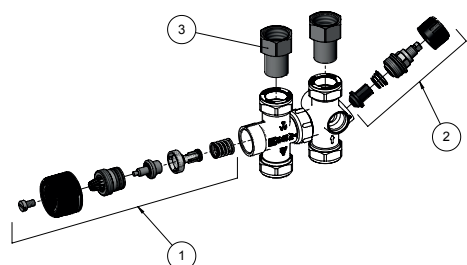

LK 548 AquaKit

Article no.	Article	Position
4920723	LK 683 Repair kit, Mixing valve	1
4311733	LK 684 Repair kit, Shut-off/Check valve	2
1898055	Adapter LK 373 22 x M 3/4"	3