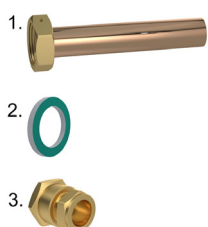

Filling & Drain valves

LK 321 MultiFill® Solar