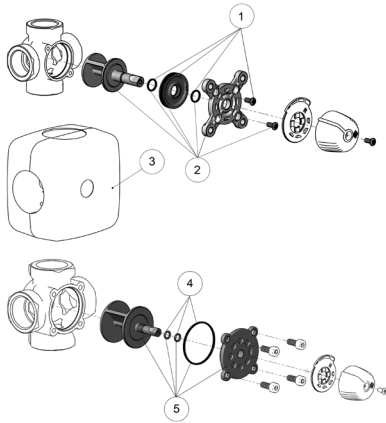

LK 841 ThermoMix®

Article no.	Article	Position
187066	Sealing kit 811/840/841, DN 15-20	1
187067	Sealing kit 840/841/842, DN 25-32	1
187069	Repair kit 841, DN 15-20	2
187071	Repair kit 841/842, DN 25-32	2
187107	Insulation, DN 15-20	3
187108	Insulation, DN 25-32	3
187078	Sealing kit 840/841, DN 40-50	4
187080	Repair kit 841, DN 40-50	5