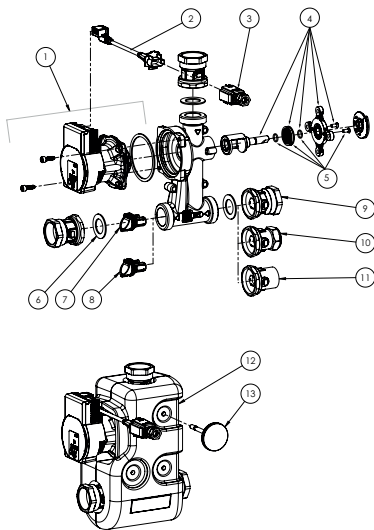

LK 811 ThermoMat 2.0 W

Article no.	Article	Position
187347	Wilo Para */8 SC FS14	1
187960	Wilo Para */6 SC FS14	1
095451	Cable for SmartComfort, 15 m	2
095220	Connector	3
187110	Repair kit 811	4
187066	Sealing kit 811/840/841, DN 15-20	5
013025	Gasket EPDM 1½" - Ø44 x Ø27 x 2 mm	6
187021	Check valve 810 / 811	7
187022	Plug 810 / 811	8
187018	Ball valve F 1¼"	9
187019	Ball valve 28 mm	10
187017	Ball valve F 1"	11
187351	EPP Insulation, 811	12
058126	Thermometer 120 °C	13