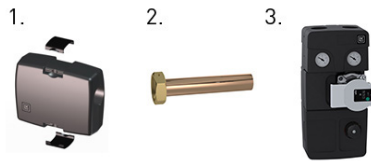

Valve Combination

LK 322 CoolUnit

Article no.	Article	Position
095072	LK Insulation, 521 DN 25-32	1
299189	Flanged pipe - 22 mm, F 1", L=120 mm	2
299190	Flanged pipe - 28 mm, F 1¼", L=120 mm	2
299387	LK 90C - Pump group for cooling	3