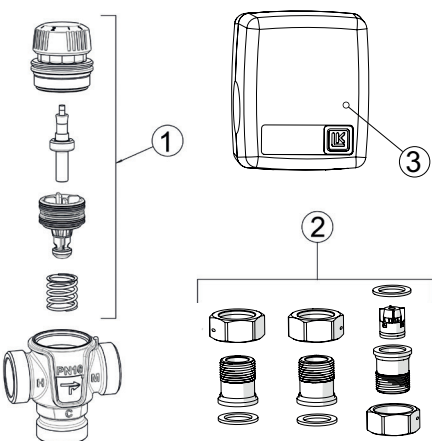

LK 551 HydroMix F

Article no.	Article	Position
095075	Repair kit 551 F, 42 - 52 °C. Kvs 1.6	1
095444	Repair kit 551 F, 42 - 52 °C. Kvs 3,5	1
092052	Connection kit M 3/4" x 1" with rotating nut, gaskets, 1 check valve	2
092053	Connection kit M 3/4" x 1" with rotating nut, gaskets, 2 check valves	2
187304	LK Insulation, 551 (Kvs 1.3-1.6)	3
187310	LK Insulation, 551 (Kvs 3.2-4.2) / 552	3