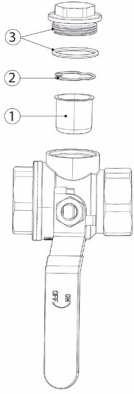

Ball Valves

LK 315 BallValve

Article no.	Article	Position
181736	Thermometer 120 °C	1

LK 522 FilterBall

Article no.	Article	Position
095414	Filter ¾", Mesh opening: 0.7 mm	1
095415	Filter 1", Mesh opening: 0.7 mm	1
095416	Filter 1¼", Mesh opening: 0.7 mm	1
095417	Filter 1½", Mesh opening: 0.7 mm	1
095418	Filter 2", Mesh opening: 0.7 mm	1
095419	Filter ¾", Mesh opening: 0.5 mm	1
095420	Filter 1", Mesh opening: 0.5 mm	1
095421	Filter 1¼", Mesh opening: 0.5 mm	1
095422	Filter 1½", Mesh opening: 0.5 mm	1
095423	Filter 2", Mesh opening: 0.5 mm	1
095425	Locking ring / Clip ¾"	2
095426	Locking ring / Clip 1"	2
095428	Locking ring / Clip 1½"	2
095427	Locking ring / Clip 1¼"	2
095429	Locking ring / Clip 2"	2
095437	Cover & O-ring ¾"	3
095438	Cover & O-ring 1"	3
095439	Cover & O-ring 1¼"	3
095440	Cover & O-ring 1½"	3
095441	Cover & O-ring 2"	3