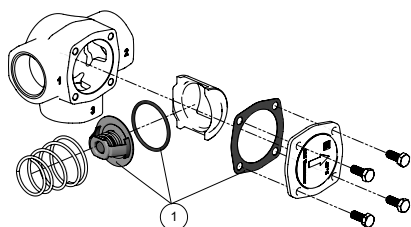

LK 825 ThermoVar®

Article no.	Article	Position
180602	Thermostatic element 825, 45°C	1
180603	Thermostatic element 825, 55°C	1
180604	Thermostatic element 825, 61°C	1
180605	Thermostatic element 825, 72°C	1
180606	Thermostatic element 825, 80°C	1