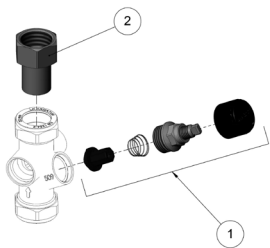

LK 509 HydroFill

Article no.	Article	Position
4311733	LK 684 Repair kit, Shut-off/Check valve	1
1898055	Adapter LK 373 22 x M 3/4"	2
052002	LK 373 Adapter 15 x M 1/2"	2