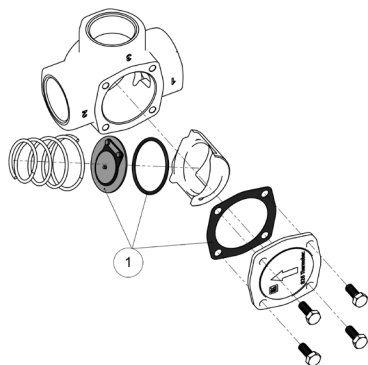

LK 826 ThermoBac

Article no.	Article	Position
187051	Repair Kit 826, DN 40-50	1