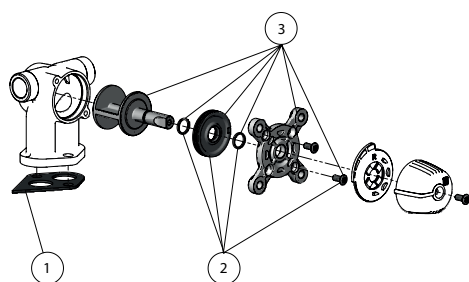

LK 842 ThermoMix® P

Article no.	Article	Position
013083	Gasket 842	1
187067	Sealing kit 840/841/842, DN 25-32	2
187071	Repair kit 841/842, DN 25-32	3