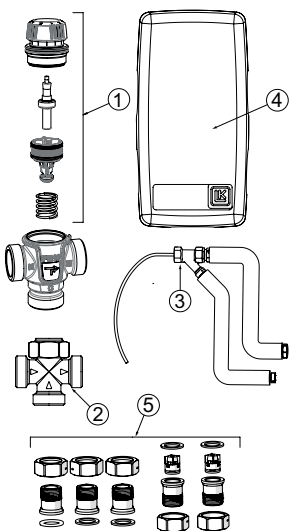

LK 551 HydroKit HWC

Article no.	Article	Position
095234	Repair kit 551, 35 - 65 °C (Kvs 1.6)	1
095350	Repair kit 551, 35 - 65 °C, Kvs 3.2-4.2	1
092325	Fitting	2
092329	LK CirculationKit HWC, Kvs 1.6	3
092357	LK CirculationKit HWC, Kvs 3,5	3
187305	LK Insulation HWC (Kvs 1.6)	4
095460	LK Insulation HWC (Kvs 3.5)	4
095388	Connection kit M 3/4" x 1" with rotating nut, gaskets, 2 check valves	5