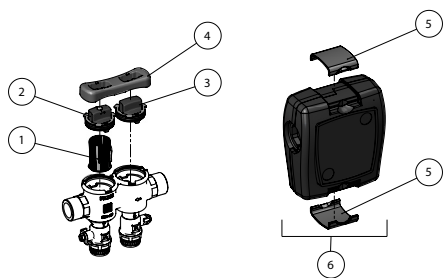

Zone Valves

LK 525 MultiZone 3W/R

Article no.	Article	Position
187202	Insulation	1

Filling & Drain valves

LK 321 MultiFill® Solar

Article no.	Article	Position
299189	Flanged pipe - 22 mm, F 1", L=120 mm	1
013035	Gasket C4400 1"	2
095410	Connection kit 22 mm x M 25	3
095411	Connection kit 18 mm x M 25	3

LK 520 MultiFill® 25

Article no.	Article	Position
095168	Filter	1
095172	Knob with air vent	2
095169	Knob	3
095173	Handle	4
095171	Clips for insulation	5
095170	Insulation with clips (LxWxH - 148x168x76 mm)	6

LK 520 MultiFill® 32