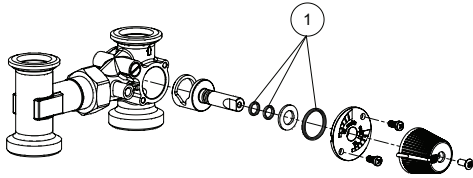

LK 850 ThermoMix® H

Article no.	Article	Position
187082	Sealing kit 850, DN 40	1