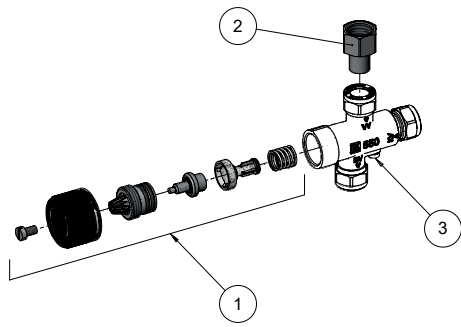

LK 550 AquaMix

Article no.	Article	Position
055008	Check valve NN 1/2"	-
055009	Check valve NN 3/4"	-
092105	528 Cartridge Check valve 15 mm	-
092103	528 Cartridge Check valve 22 mm	-
4920723	LK 683 Repair kit, Mixing valve	1
1898055	Adapter LK 373 22 x M 3/4"	2
052002	LK 373 Adapter 15 x M 1/2"	2
187224	Airscrew	3