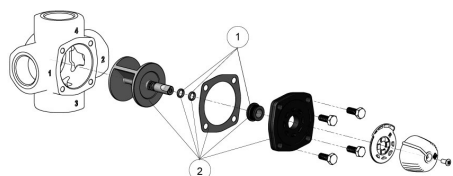

LK 846 ThermoMix®

Article no.	Article	Position
187074	Sealing kit 845/846, DN 20-50	1
187076	Repair kit 846, DN 20-50	2