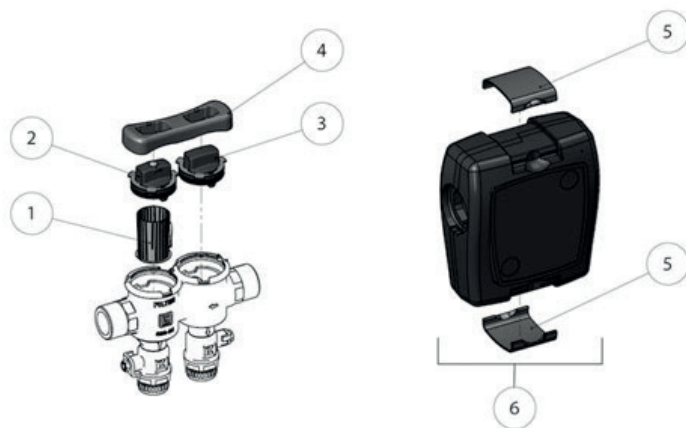

MultiFill® Spare parts

LK 520 MultiFill® has been replaced by LK 521 MultiFill®

ARTICLE NO.	ARTICLE	POSITION
095168	Filter	1
095169	Knob	3
095173	Handle	4
095171	Clips for insulation	5
095170	Insulation with clips (LxWxH - 148x168x76 mm)	6
095014	Filter and filter holder	1a
095013	Insulation with clips (LxWxH - 231x200x90 mm)	2a

LK 520 MultiFill® 25